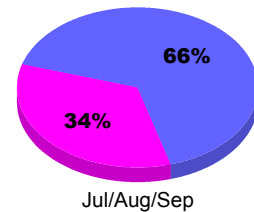

Membership Results
2012-2013

Membership
2011-2012

Month	Net Memb Goal	Actual New Memb	Actual Dropped Memb	Gain/Loss of Memb	Gain/Loss of Memb
Jul/Aug/Sep		33	-45	-12	-45
Totals		33	-45	-12	-45

Membership Results 2012-2013

Goal, New, Dropped, Gain/Loss

Comparison of Membership Gain/Loss

Current Year Compared to the Previous Year

Gender Comparison 2012-2013

Jul/Aug/Sep

Male Female