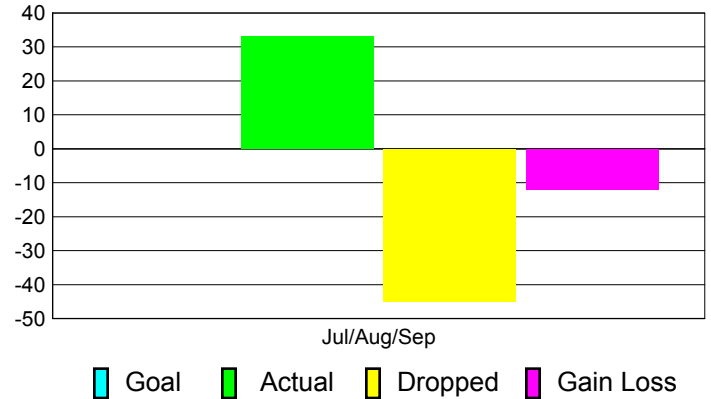

Membership Results 2012-2013

Goal, New, Dropped, Gain/Loss

Comparison of Membership Gain/Loss

Current Year Compared to the Previous Year